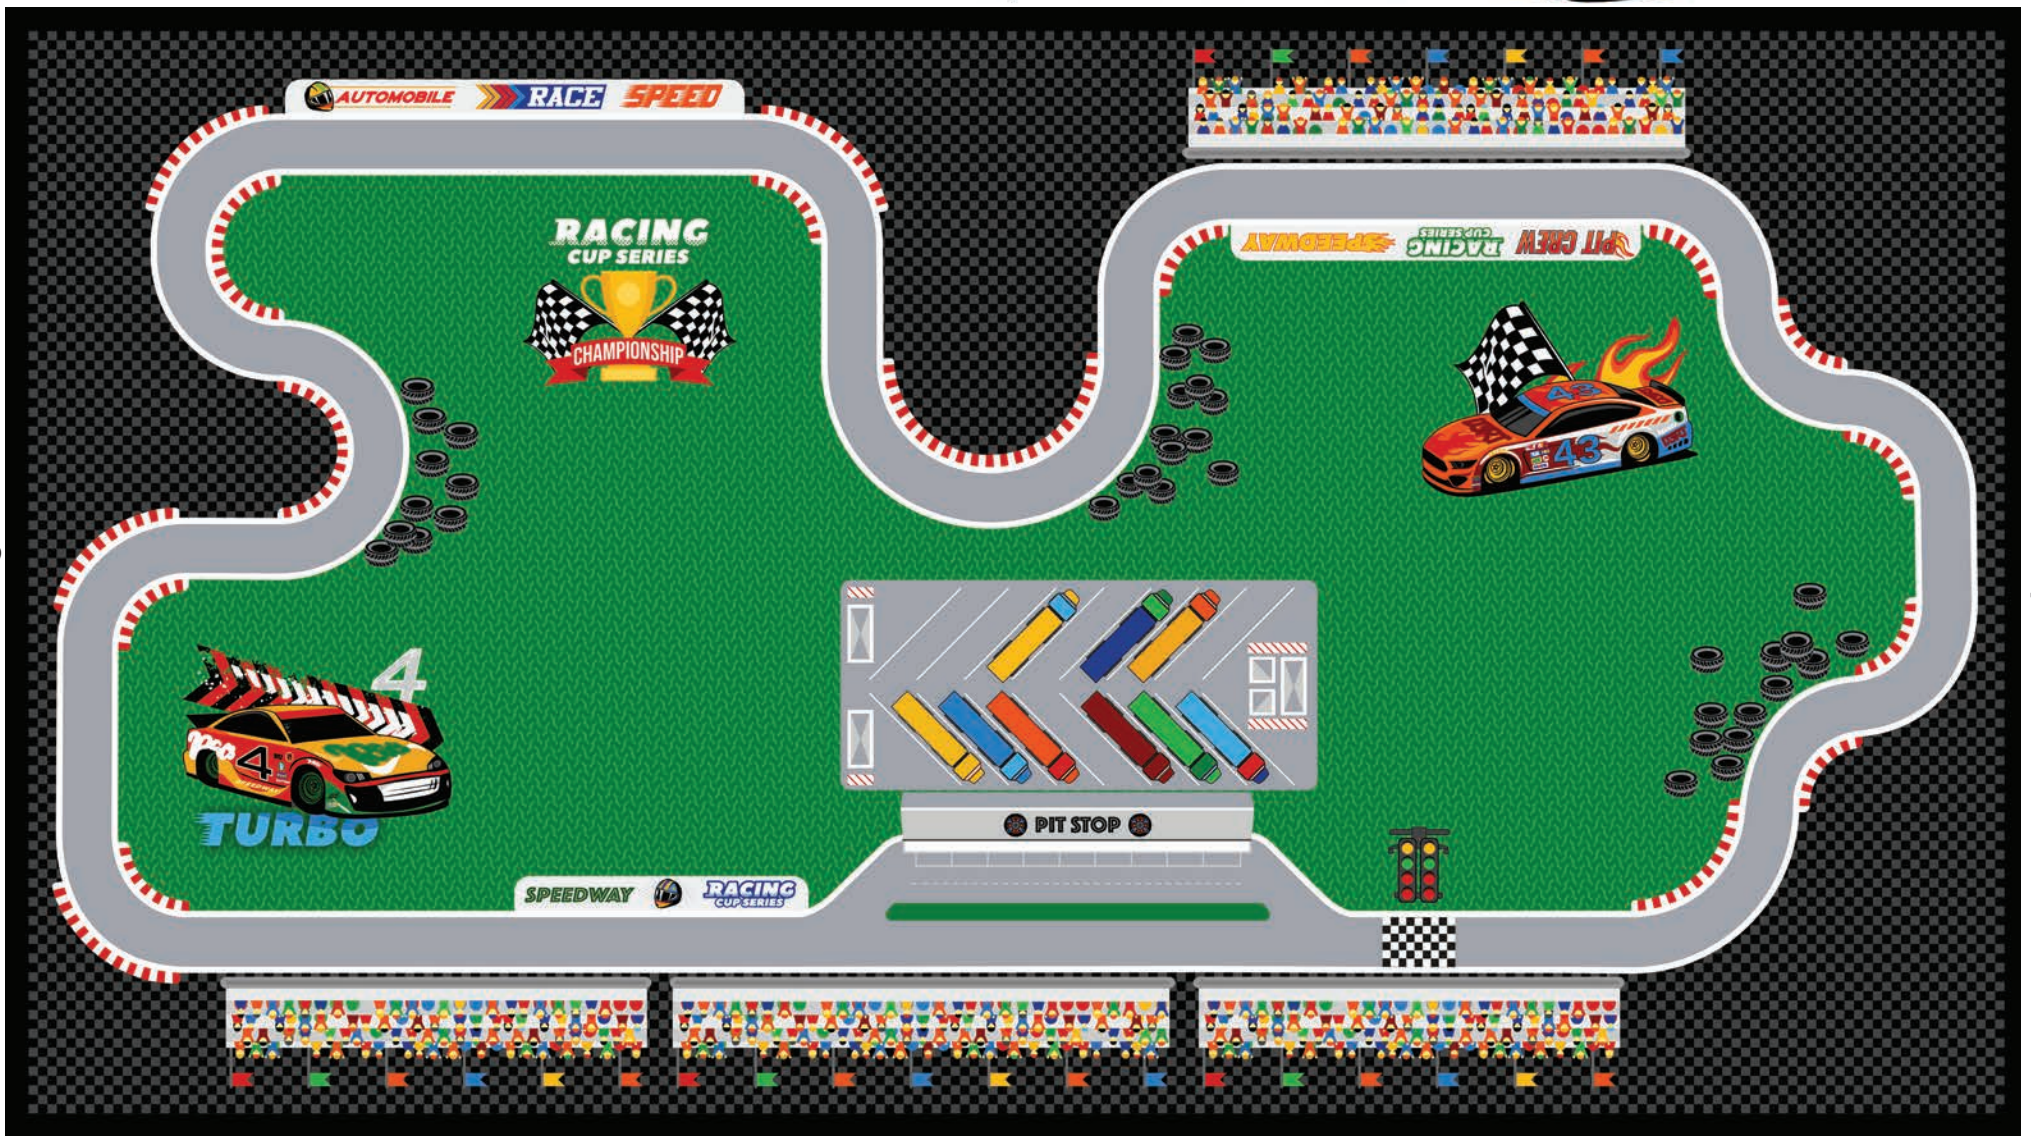

TURBO SPEED

by Fernanda Motta

25105-99 | Race Track Panel | Black Multi | 24"H x 43"W

25108-10 | Large Cars | White Multi

25108-24 | Large Cars | Red Multi

25108-92 | Large Cars | Gray Multi

25109-44 | Small Cars | Blue Multi

25109-99 | Small Cars | Black Multi

25109-74 | Small Cars | Green Multi

25110-52 | Racing Words | Yellow Multi

25110-56 | Racing Words | Orange Multi

25107-99 | Border Stripe | Black Multi

25111-10 | Multi Color Check | White Multi

25106-99 | Racing Blocks | Black Multi | 24"H x 43"W Repeats once across WOF

25112-10 | Racing Check | White/Black

TURBO SPEED

by Fernanda Motta

Get ready for some fast action with Northcott's Turbo Speed. The featured racetrack panel makes an ideal playmat or focal point for a quilt. The running yardage block print can be used as is or, deconstructed and put into blocks while the dynamic racing stripe makes an ideal border to complete your quilt. A variety of mix and match coordinates including tossed car prints, inspirational words, and racing checks are offered in a primary palette including red, orange yellow, blue and green with accents in black, white, and gray. A selection of premium Colorworks solids complete the collection.